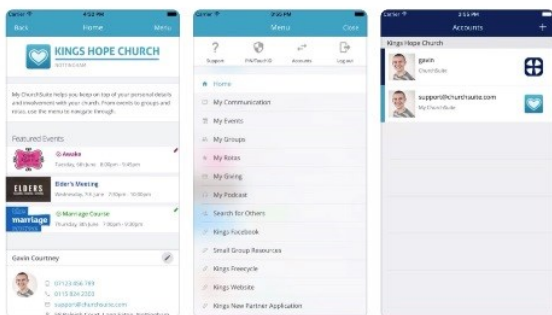

2nd Step: Enter your email address

3rd Step: Create Password.

8 digits (1 capital, 1 number required)

Forever after, click on the App's icon and you are in!

If you need further assistance, email: media@fumclawrence.org