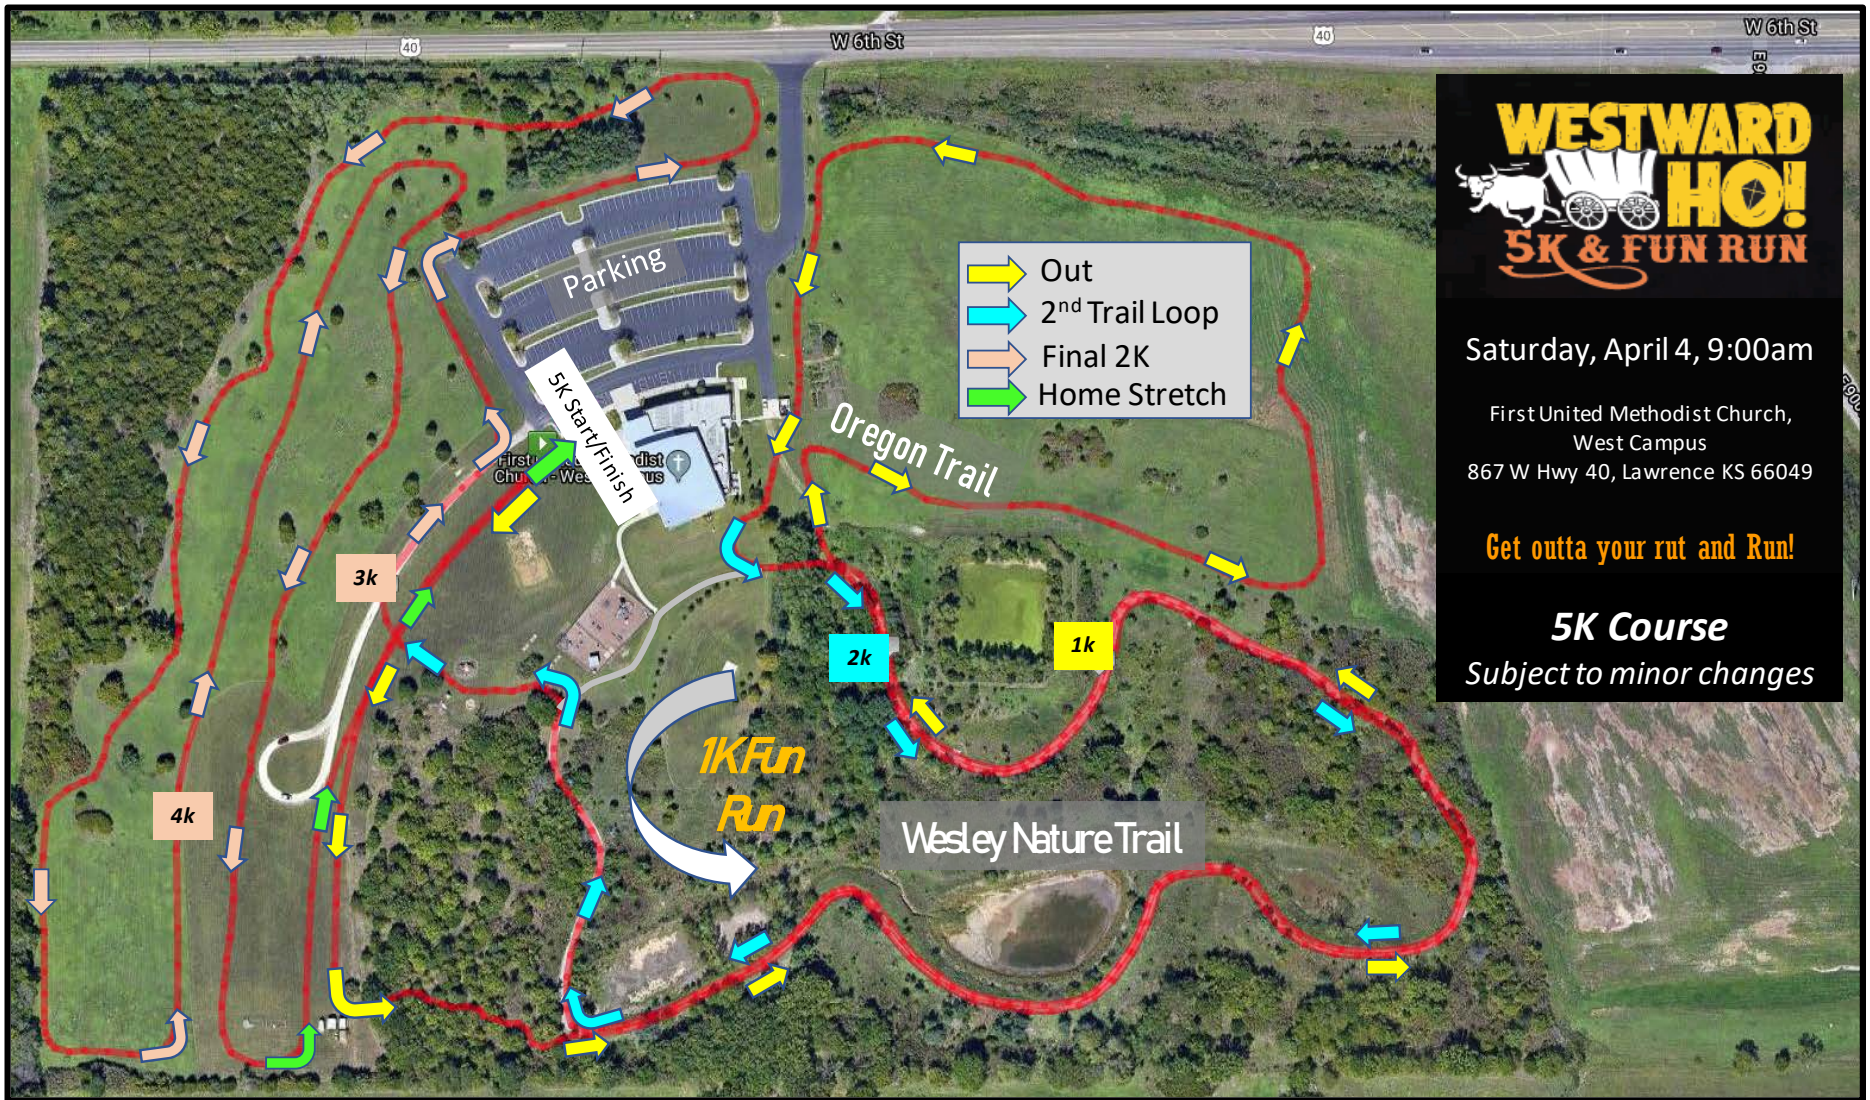

### **What 5K runners should know:**

- Not your average 5K - it is a ***cross-country style course***. Expect uneven footing in places, and it is not a good surface for jogging strollers. However, the 5K route is not a treacherous “trail” run and is safe for most runners of all ages.
- Course includes mowed trails through meadows, including a portion of the Oregon-California Trail, and the Wesley Nature Trail (asphalt and gravel). Open for inspection and warmups at 7:00 am day of race.
- Very spectator/fan friendly – lots of viewing points.
- Gun start with chip timing. Runners will start en mass from an arced starting line funneling to the course trail.
- Sorry, no dogs in the 5K, and the surface is not suitable for jogging strollers.

### **Schedule**

Friday, April 3

4:00-7:00 pm Early packet pickup at Ad Astra Running, Lawrence

Saturday, April 4

7:00-8:30 am Raceday packet pick up and registration

7:00-8:45 am Course open for inspection and warmups

8:45 am Pre-race meeting

9:00 am 5K race start - gun (mass) start with starting arc and funnel

10:15 am 5K awards

10:30 am 1K fun run start

**WESTWARD HO!**  
  
**5K & FUN RUN**

Saturday, April 4, 9:00am

First United Methodist Church,  
 West Campus  
 867 W Hwy 40, Lawrence KS 66049

**Get outta your rut and Run!**

**5K Course**  
*Subject to minor changes*

**Westward Ho! Course Map.** 5K route is in red, with each Km labeled. 1K Fun Run is one loop of the Wesley Nature Trail.